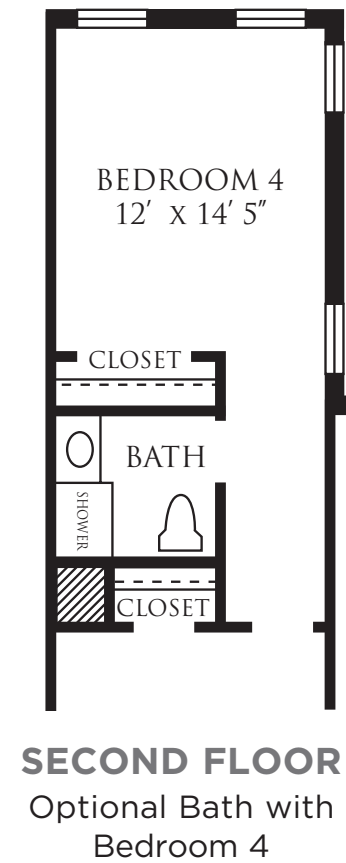

# THE BELLA

Please see sales consultant for end home window configurations. Window sizes and locations vary per elevation.

Refrigerator, washer, dryer on floorplans are optional and are not standard features when purchasing a house. All dimensions, features and amenities are approximate and subject to change without notice. Please consult salesperson for more details. Builder is not responsible for printer's errors and omissions. ©Judd Builders 02.19

# THE ELENA

**Please see sales consultant for end home window configurations. Window sizes and locations vary per elevation.**

Refrigerator, washer, dryer on floorplans are optional and are not standard features when purchasing a house. All dimensions, features and amenities are approximate and subject to change without notice. Please consult salesperson for more details. Builder is not responsible for printer's errors and omissions. ©Judd Builders 02.19

# THE GIANNA

**FIRST FLOOR**  
With Two Story Bay Window

**FIRST FLOOR**  
with Triple Window

**SECOND FLOOR**  
With Two Story Bay Window

**SECOND FLOOR**  
Without Two Story Bay Window

**THIRD FLOOR**

**Please see sales consultant for end home window configurations. Window sizes and locations vary per elevation.**