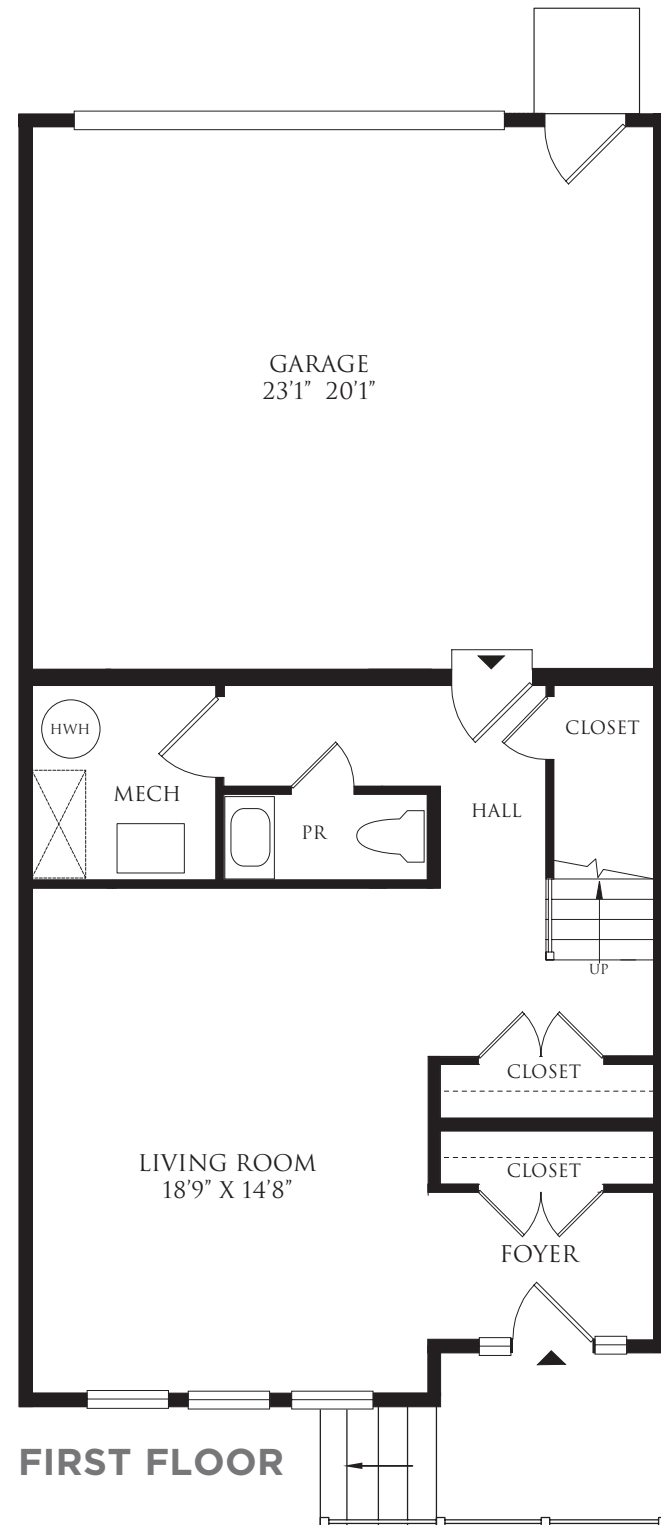

# THE BELLA

Please see sales consultant for end home window configurations. Window sizes and locations vary per elevation.

Refrigerator, washer, dryer on floorplans are optional and are not standard features when purchasing a house. All dimensions, features and amenities are approximate and subject to change without notice. Please consult salesperson for more details. Builder is not responsible for printer's errors and omissions. ©Judd Builders 02.19

# THE ELENA

**Please see sales consultant for end home window configurations. Window sizes and locations vary per elevation.**

Refrigerator, washer, dryer on floorplans are optional and are not standard features when purchasing a house. All dimensions, features and amenities are approximate and subject to change without notice. Please consult salesperson for more details. Builder is not responsible for printer's errors and omissions. ©Judd Builders 02.19

# THE GIANNA

**FIRST FLOOR**  
With Two Story Bay Window

**FIRST FLOOR**  
with Triple Window

**SECOND FLOOR**  
With Two Story Bay Window

**SECOND FLOOR**  
Without Two Story Bay Window

**THIRD FLOOR**

**Please see sales consultant for end home window configurations. Window sizes and locations vary per elevation.**