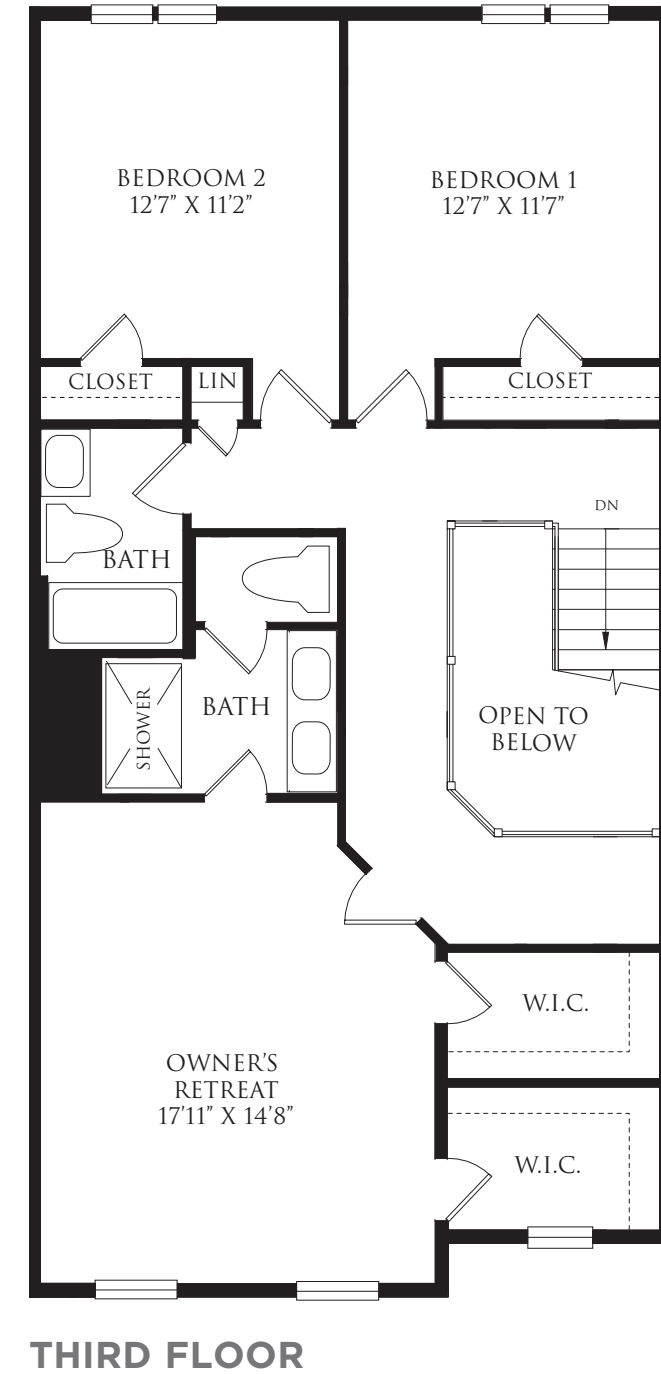

# THE BELLA

Please see sales consultant for end home window configurations. Window sizes and locations vary per elevation.

Refrigerator, washer, dryer on floorplans are optional and are not standard features when purchasing a house. All dimensions, features and amenities are approximate and subject to change without notice. Please consult salesperson for more details. Builder is not responsible for printer's errors and omissions. ©Judd Builders 02.19

# THE ELENA

**Please see sales consultant for end home window configurations. Window sizes and locations vary per elevation.**

Refrigerator, washer, dryer on floorplans are optional and are not standard features when purchasing a house. All dimensions, features and amenities are approximate and subject to change without notice. Please consult salesperson for more details. Builder is not responsible for printer's errors and omissions. ©Judd Builders 02.19

# THE GIANNA

**FIRST FLOOR**  
With Two Story Bay Window

**FIRST FLOOR**  
with Triple Window

**SECOND FLOOR**  
With Two Story Bay Window

**SECOND FLOOR**  
Without Two Story Bay Window

**THIRD FLOOR**

**Please see sales consultant for end home window configurations. Window sizes and locations vary per elevation.**