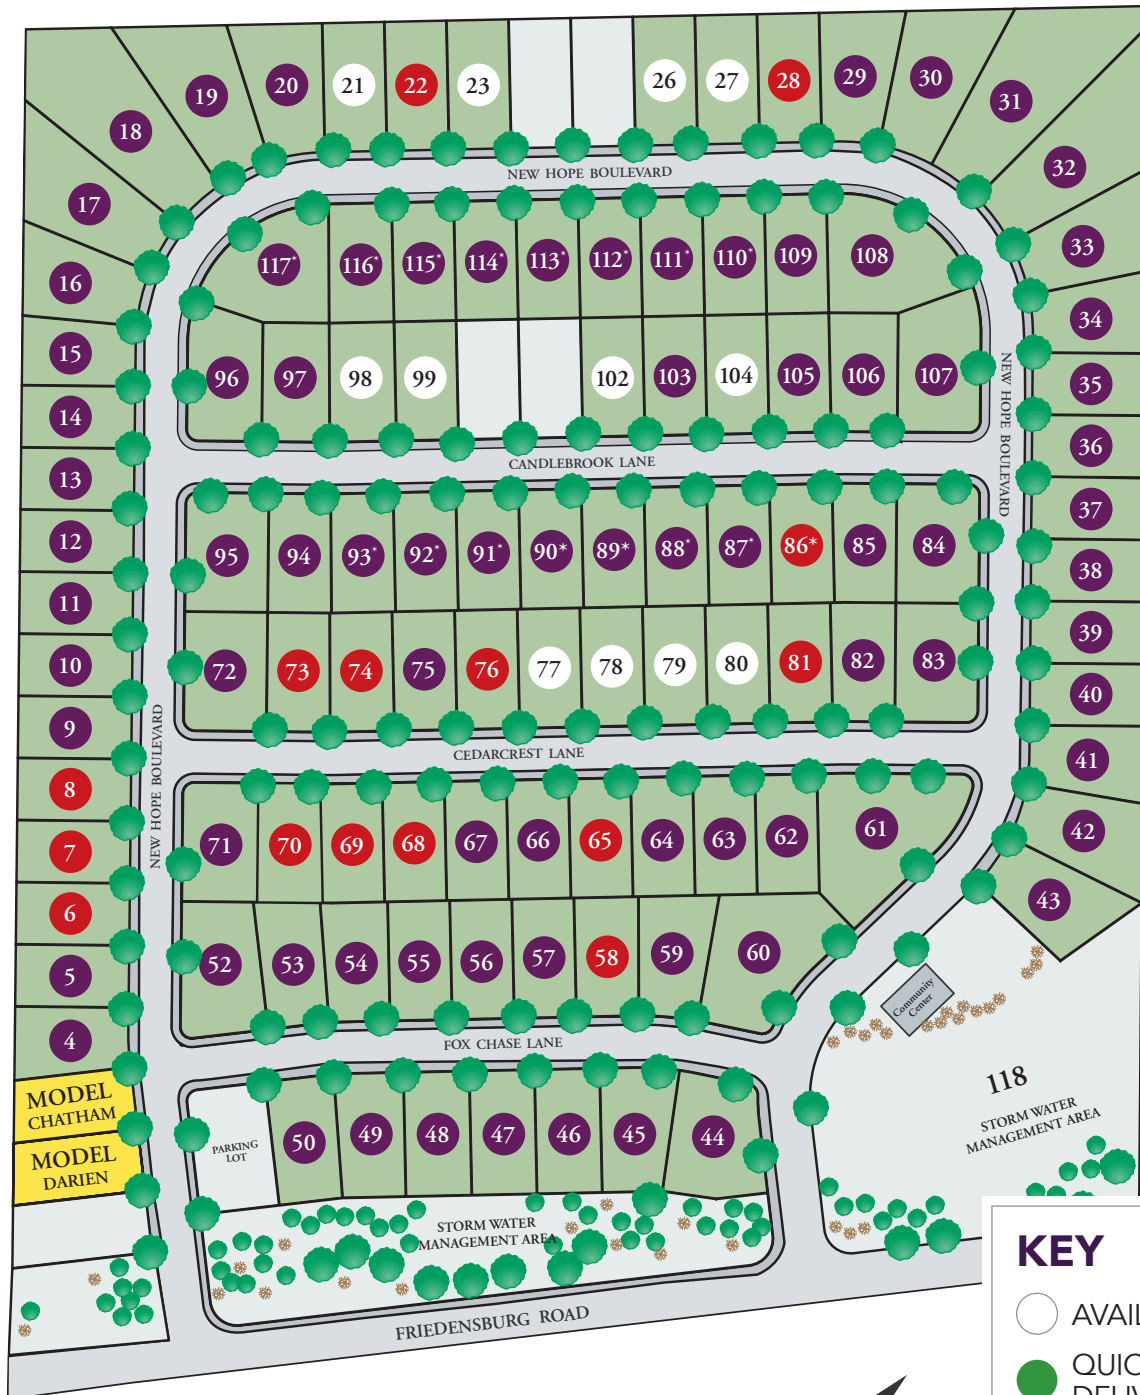

SITE PLAN

KEY

- AVAILABLE
- QUICK DELIVERY
- DEPOSIT
- SOLD
- SETTLED
- MODEL

*Homesite with Walk-out Basement

JUDDBUILDERS.COM • 610.987.0422 • MVF@JUDDBUILDERS.COM

Please see sales consultant for more details. Site plan shown is an artist's rendition. All dimensions, features and amenities are approximate and subject to change without notice. Builder is not responsible for printer's errors and omissions. ©Judd Builders 08.09.19