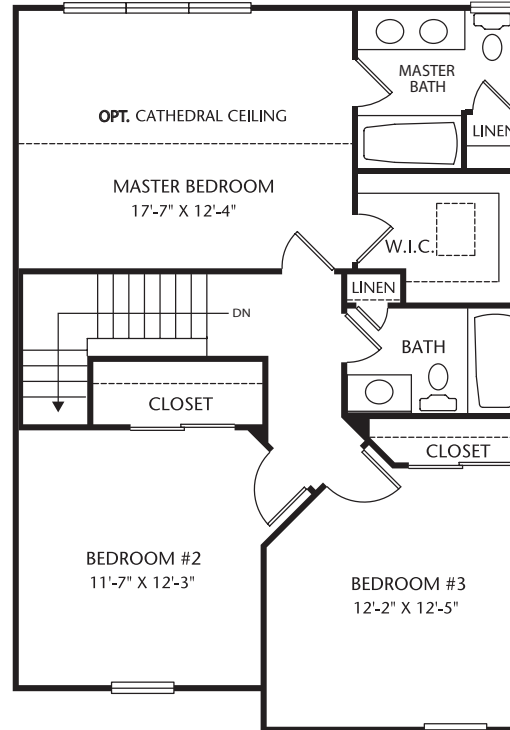

THE ASTER

LOWER LEVEL

FIRST FLOOR

SECOND FLOOR

JUDDBUILDERS.COM • 717.751.0732 • WH@JUDDBUILDERS.COM

Please consult salesperson for more details. Refrigerator, washer, dryer and fireplaces on floorplans are optional and are not standard features when purchasing a house. All dimensions, features and amenities are approximate and subject to change without notice. Builder is not responsible for printer's errors and omissions. ©Judd Builders 9.13

THE BELLA

JUDDBUILDERS.COM • 717.751.0732 • WH@JUDDBUILDERS.COM

Please consult salesperson for more details. Refrigerator, washer, dryer and fireplaces on floorplans are optional and are not standard features when purchasing a house. All dimensions, features and amenities are approximate and subject to change without notice. Builder is not responsible for printer's errors and omissions. ©Judd Builders 9.13