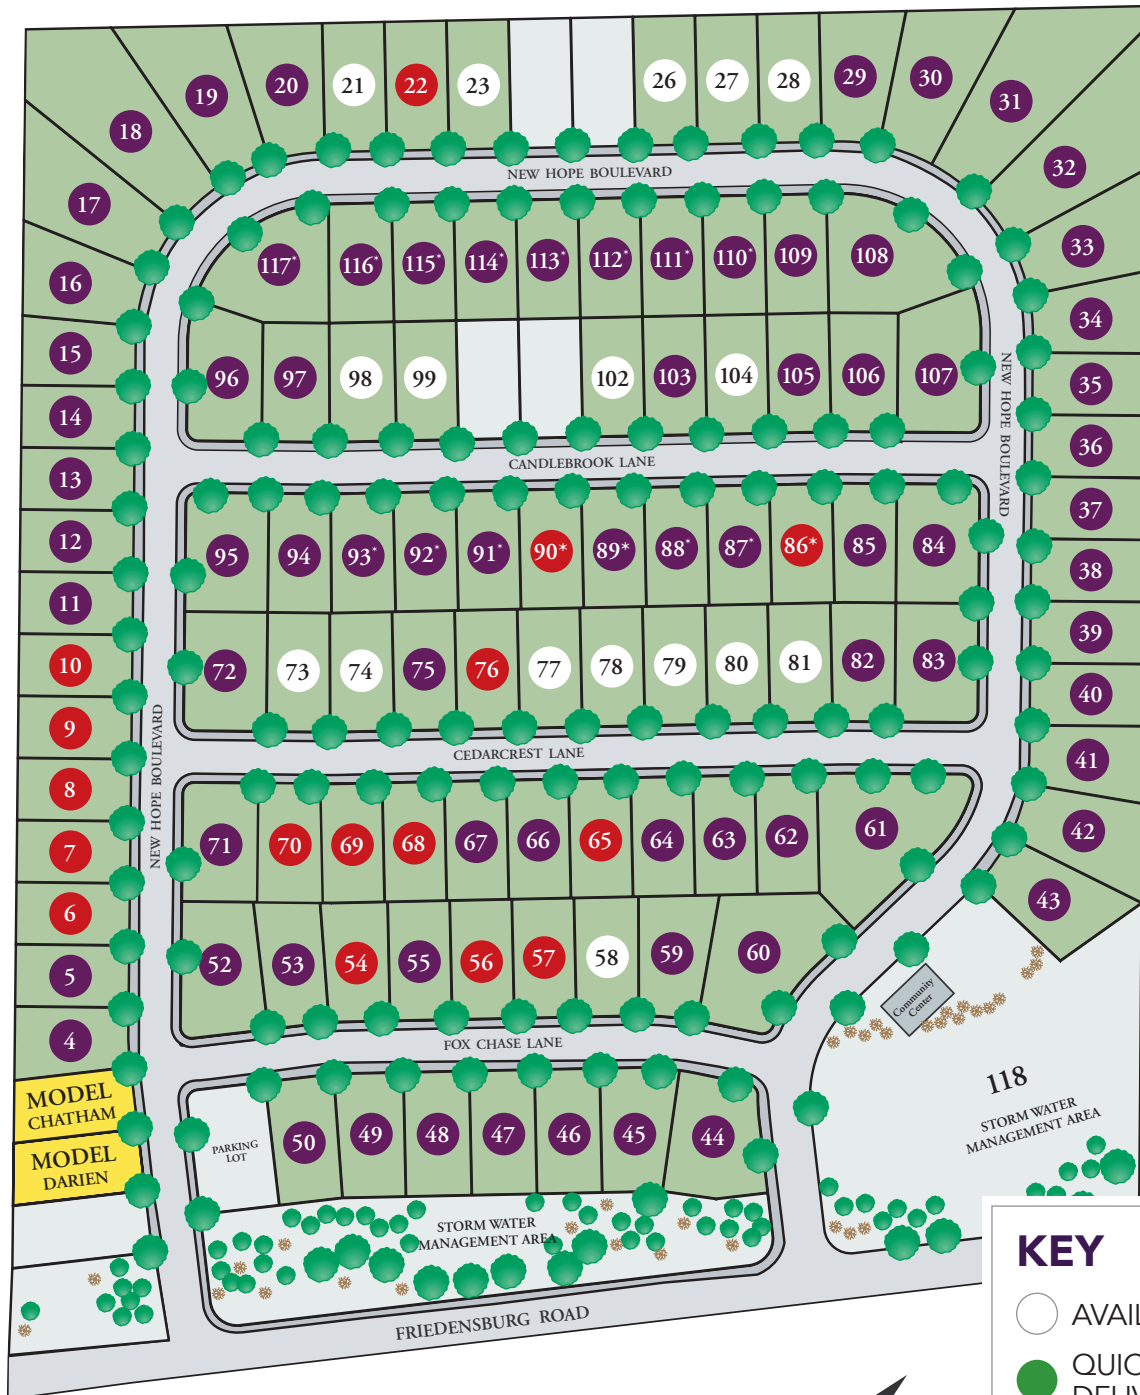

SITE PLAN

KEY

- AVAILABLE
- QUICK DELIVERY
- DEPOSIT
- SOLD
- SETTLED
- MODEL

*Homesite with Walk-out Basement

JUDDBUILDERS.COM • 610.987.0422 • MVF@JUDDBUILDERS.COM

Please see sales consultant for more details. Site plan shown is an artist's rendition. All dimensions, features and amenities are approximate and subject to change without notice. Builder is not responsible for printer's errors and omissions. ©Judd Builders 02.18.19